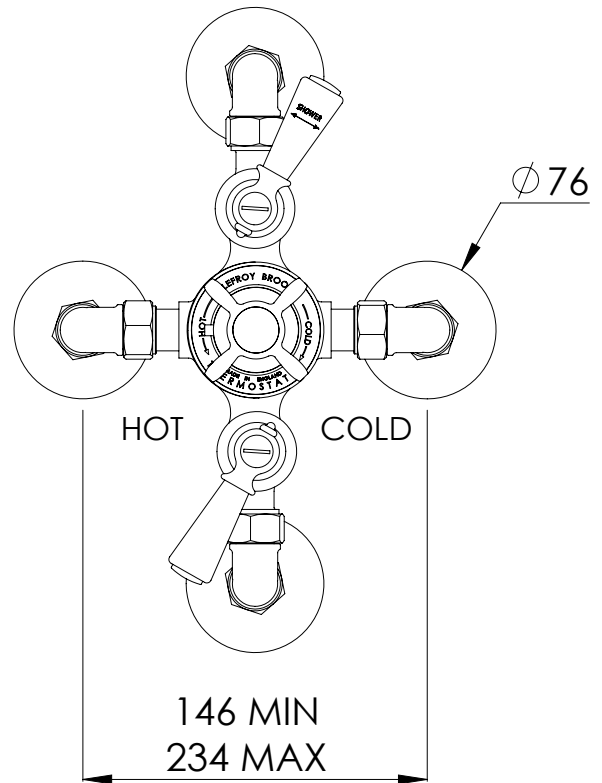

LEFROY BROOKS

IBROC HOUSE ESSEX ROAD
HODDESDON HERTS EN11 0QS UK
T: +44 (0)1992 708 316 F: +44 (0)1992 708 317

GDE8746

(EURO SPEC) CLASSIC EXPOSED DUAL CONTROL THERMOSTATIC VALVE WITH WALL RETURNS

DIMENSIONAL DATA SHEET

DATE: 14/06/2019

REVISION: B

COPYRIGHT © LBIP LTD. ALL RIGHTS RESERVED

DIMENSIONS IN MILLIMETRES

WHILST EVERY EFFORT IS MADE TO ENSURE THE ACCURACY OF THESE DATA SHEETS THEY ARE SUBJECT TO CHANGE WITHOUT NOTICE AS PART OF THE COMPANY'S PRODUCT DEVELOPMENT PROCESS