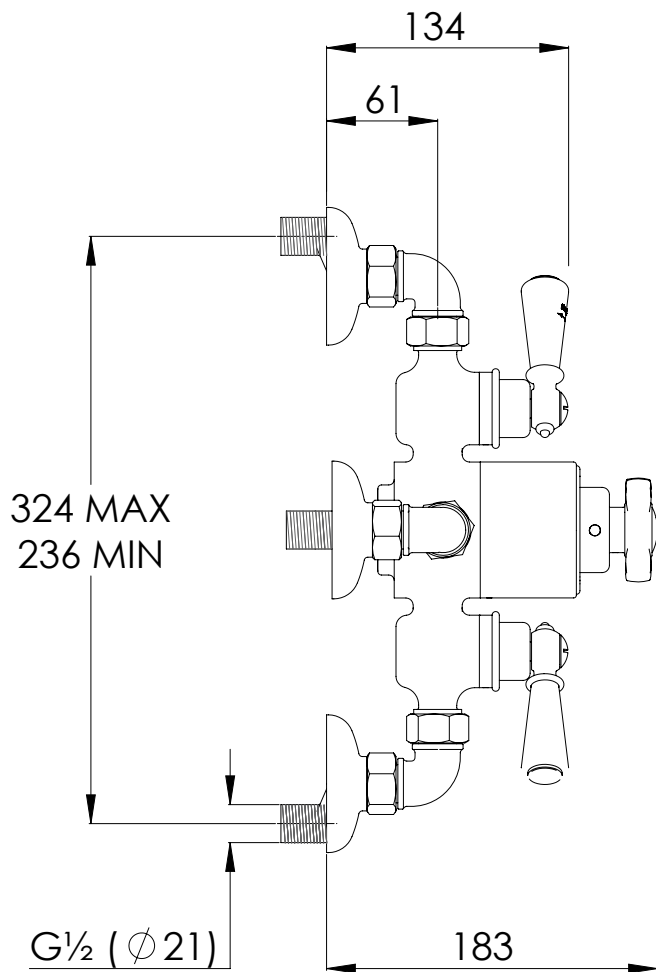

LEFROY BROOKS

IBROC HOUSE ESSEX ROAD
HODDESDON HERTS EN11 0QS UK
T: +44 (0)1992 708 316 F: +44 (0)1992 708 317

GDE8746

(EURO SPEC) CLASSIC EXPOSED DUAL CONTROL THERMOSTATIC VALVE WITH WALL RETURNS

DIMENSIONAL DATA SHEET

DATE: 14/06/2019

REVISION: B

COPYRIGHT © LBIP LTD. ALL RIGHTS RESERVED

DIMENSIONS IN MILLIMETRES

WHILST EVERY EFFORT IS MADE TO ENSURE THE ACCURACY OF THESE DATA SHEETS THEY ARE SUBJECT TO CHANGE WITHOUT NOTICE AS PART OF THE COMPANY'S PRODUCT DEVELOPMENT PROCESS